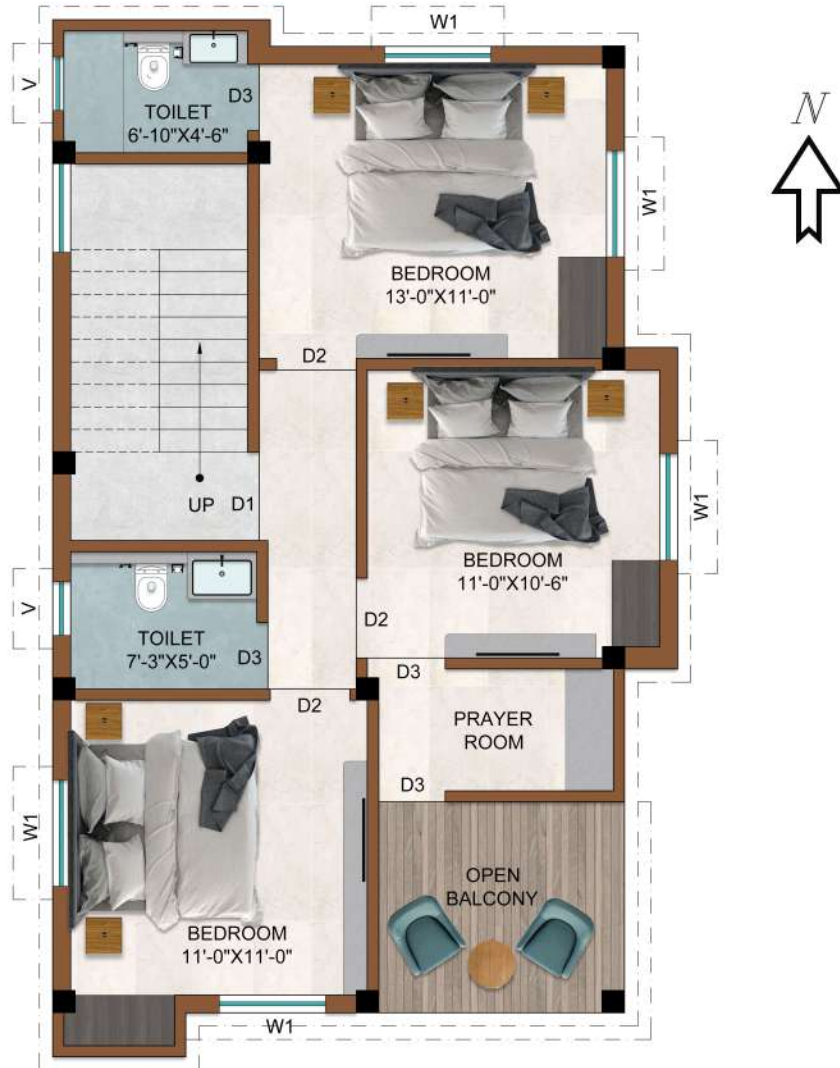

ROYAL-2  
4 BHK\_2.5KT. (1670 SQ. FT.)  
SALEABLE AREA =1750 SQ. FT.

FIRST FLOOR PLAN